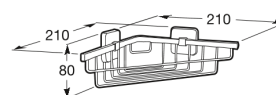

VICTORIA

Grilled corner container (Can be installed with screws or adhesive)

DIMENSIONS

Length	210 mm
Width	210 mm
Height	80 mm

COLOURS AND FINISHES

01 Polished

PRICE (VAT INCLUDED)

£97.80

TECHNICAL DRAWINGS

FEATURES

Corner installation

Finish: Polished

Installation type: Wall-mounted

Material: Metal

Victoria

An extensive accessories range with a functional and timeless design. Besides the installation with screws, Victoria allows an adhesive fixation system that prevents drilling and guarantees high resistance (up to 5 kg. of static load). The perfect suit for private bathrooms, semi-public areas and public spaces, including solutions for people with reduced mobility.