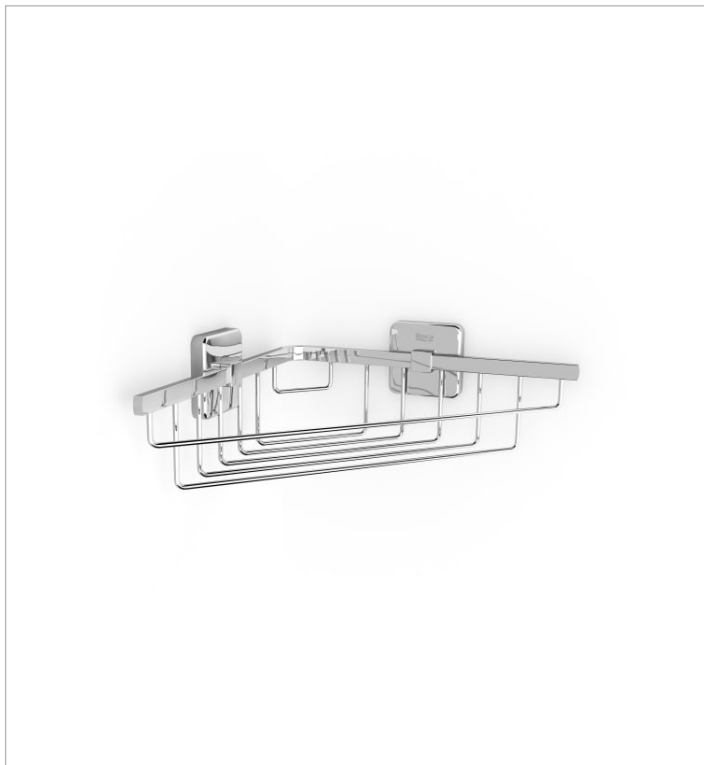

VICTORIA

Grilled corner container (Can be installed with screws or adhesive)

DIMENSIONS

Length	210 mm
Width	210 mm
Height	80 mm

COLOURS AND FINISHES

01 Polished

PRICE (VAT INCLUDED)

£97.80

TECHNICAL DRAWINGS

FEATURES

Corner installation

Finish: Polished

Installation type: Wall-mounted

Material: Metal

Victoria

An extensive accessories range with a functional and timeless design. Besides the installation with screws, Victoria allows an adhesive fixation system that prevents drilling and guarantees high resistance (up to 5 kg. of static load). The perfect suit for private bathrooms, semi-public areas and public spaces, including solutions for people with reduced mobility.