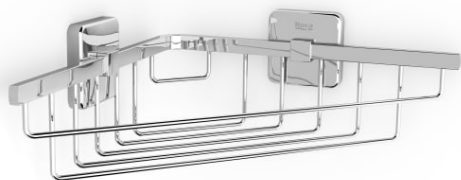

VICTORIA

Grilled corner container (Can be installed with screws or adhesive)

DIMENSIONS

Length	210 mm
Width	210 mm
Height	80 mm

COLOURS AND FINISHES

01 Polished

PRICE (VAT INCLUDED)

£97.80

TECHNICAL DRAWINGS

FEATURES

Corner installation

Finish: Polished

Installation type: Wall-mounted

Material: Metal

Victoria

An extensive accessories range with a functional and timeless design. Besides the installation with screws, Victoria allows an adhesive fixation system that prevents drilling and guarantees high resistance (up to 5 kg. of static load). The perfect suit for private bathrooms, semi-public areas and public spaces, including solutions for people with reduced mobility.